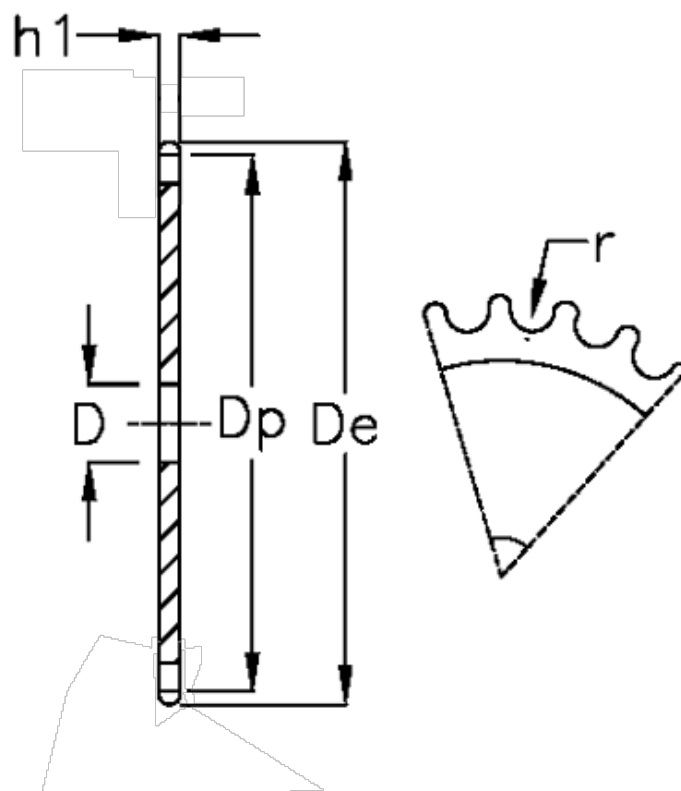

Article number: 616021002048

Description: Plate wheel 05 B-1 Z=48 simplex

## Measures

C	= 1
D	= 12
De	= 125.6
Dp	= 122.32
For chain size	= 8 x 3,0 mm
For chain type	= 05 B-1
h1	= 2.8
Number of teeth	= 48

r = 5